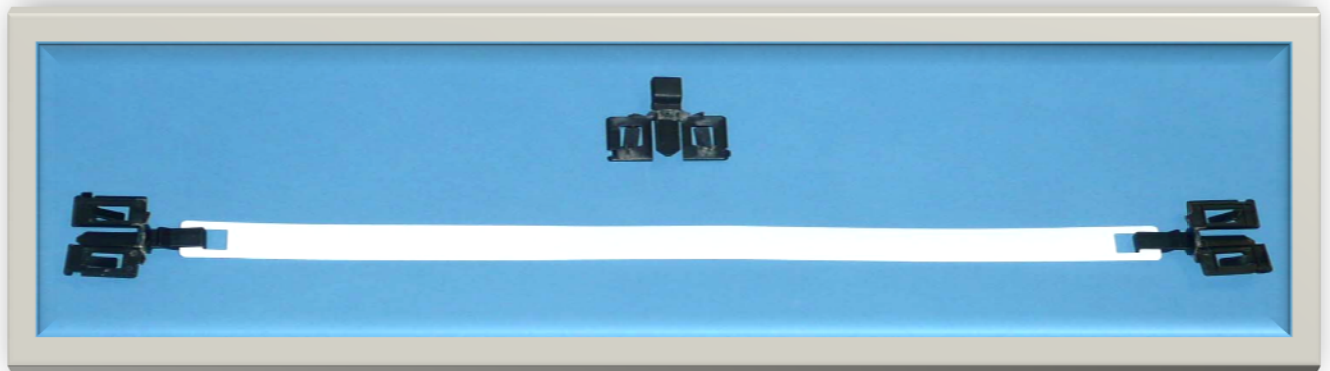

Tri-Star™ Heavy Pot Handle System

Attach handles to heavy pots for easy handling

Plus

Print Plant information including Price, Bar-Code
and QR Codes on Handle

Tri-Star™ Heavy Plant Handle System Components